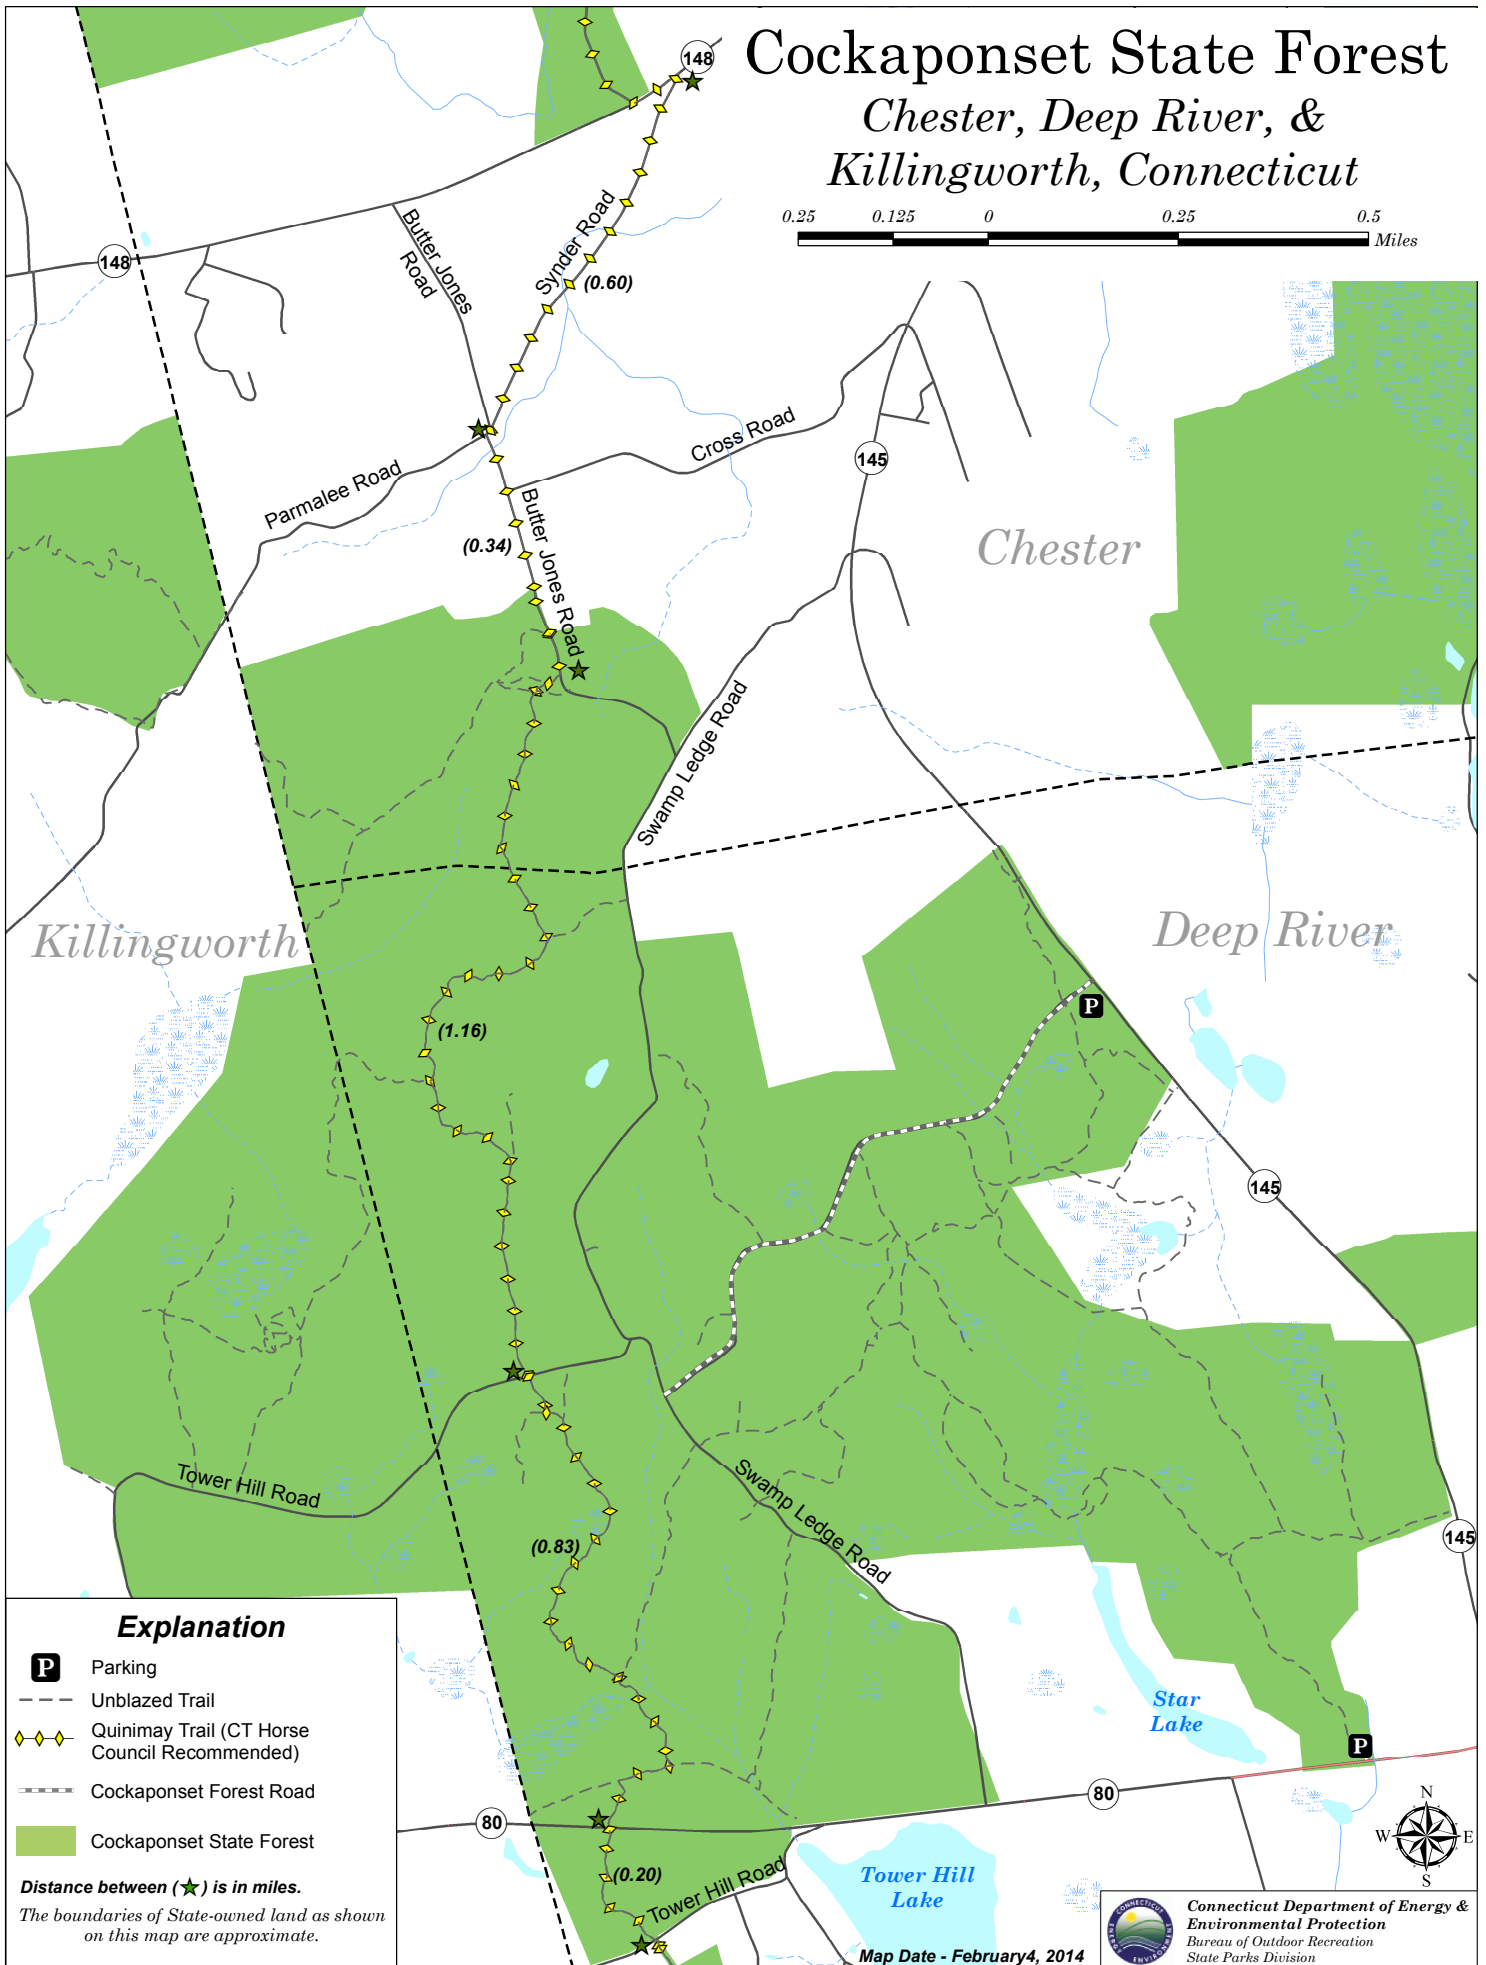

Cockaponset State Forest

Chester, Deep River, & Killingworth, Connecticut

Explanation

- P** Parking
- - - Unblazed Trail
- ◆ ◆ Quinimay Trail (CT Horse Council Recommended)
- - - Cockaponset Forest Road
- Cockaponset State Forest

Distance between (★) is in miles.
 The boundaries of State-owned land as shown on this map are approximate.

Connecticut Department of Energy & Environmental Protection
 Bureau of Outdoor Recreation
 State Parks Division

Map Date - February 4, 2014